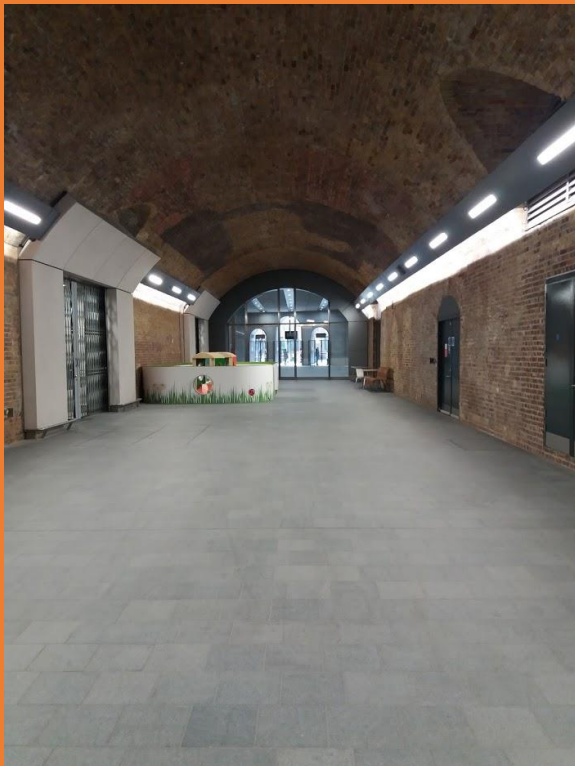

LONDON BRIDGE STATION POTENTIAL SCULPTURE SITES

SPACE 1

SPACE 2

SPACE 3

SPACE 4