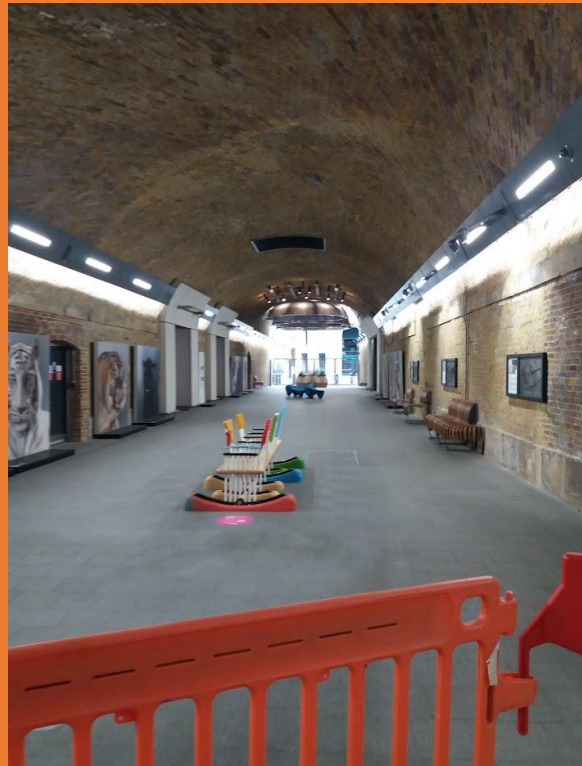

LONDON BRIDGE STATION POTENTIAL SCULPTURE SITES

SPACE 1

SPACE 2

SPACE 3

SPACE 4